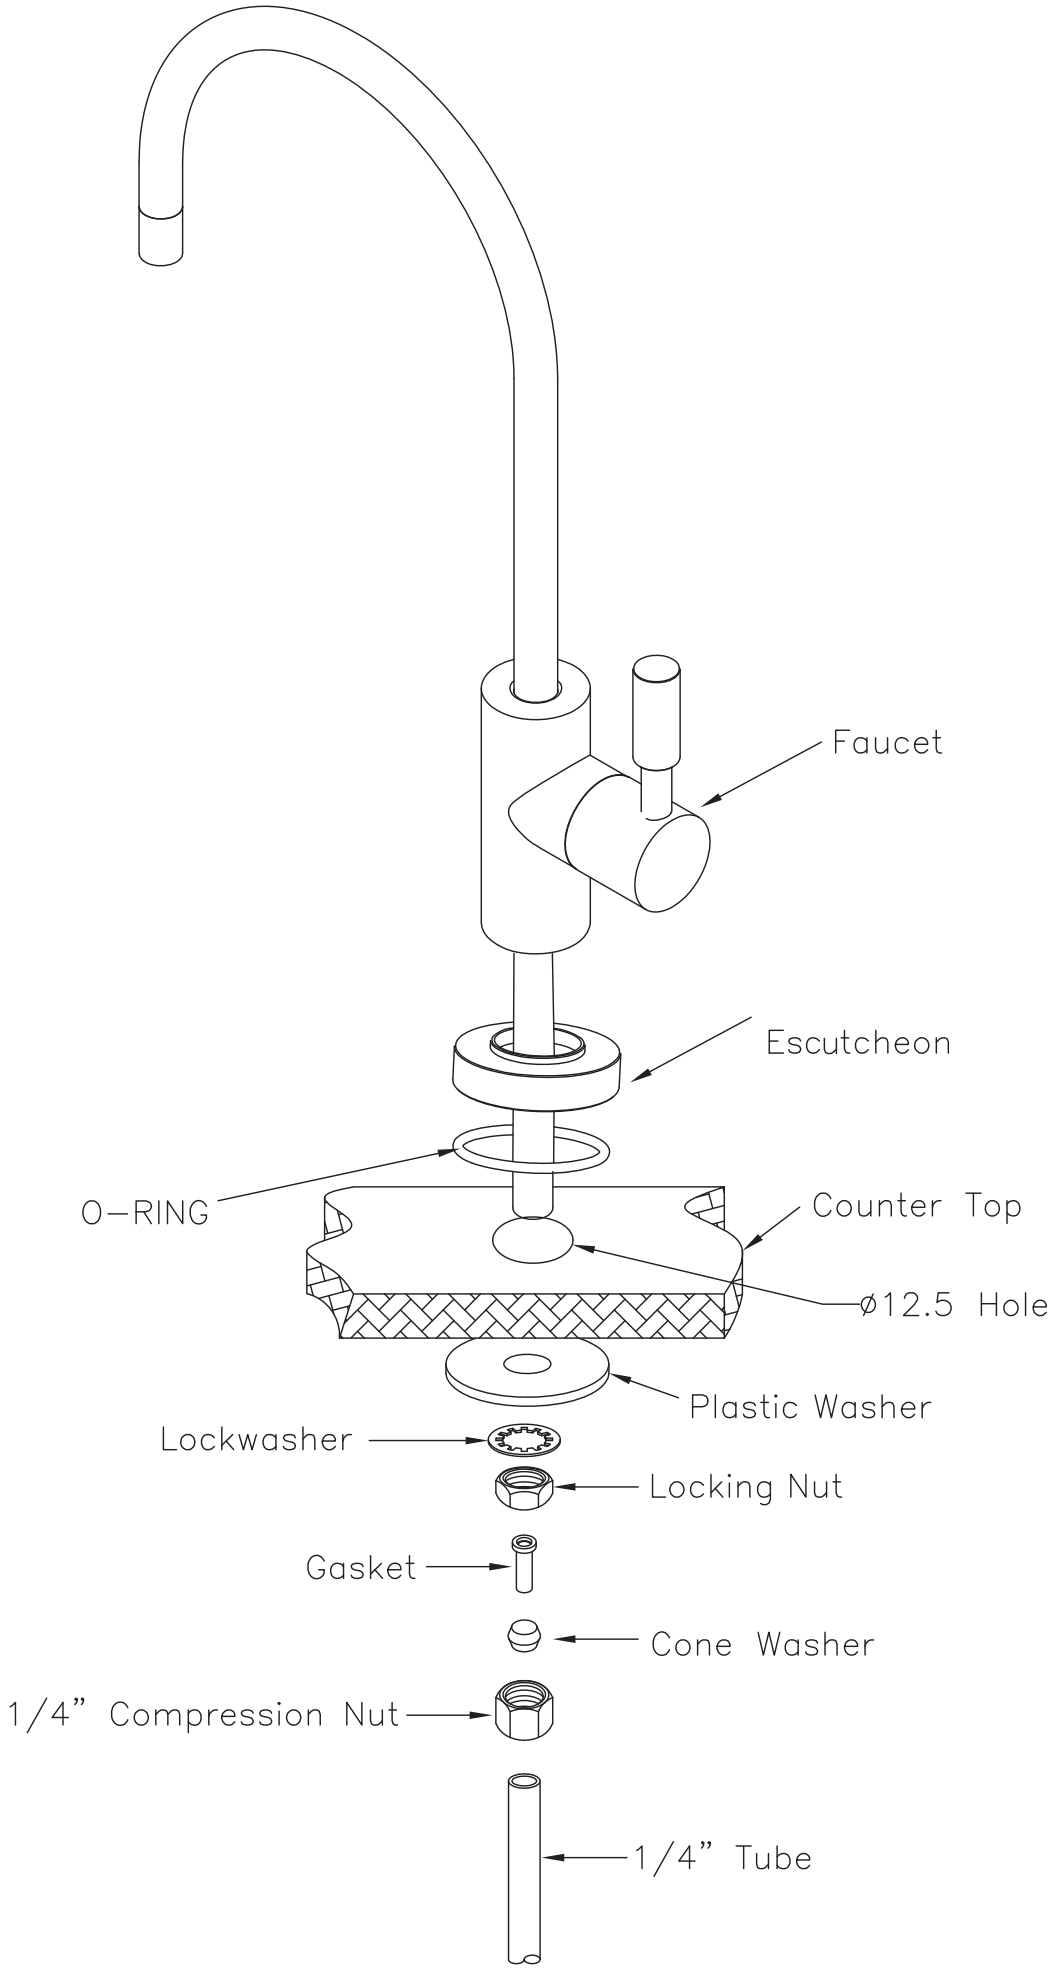

Value Faucet Series 888 - Installation Instructions

Connect to filtered water